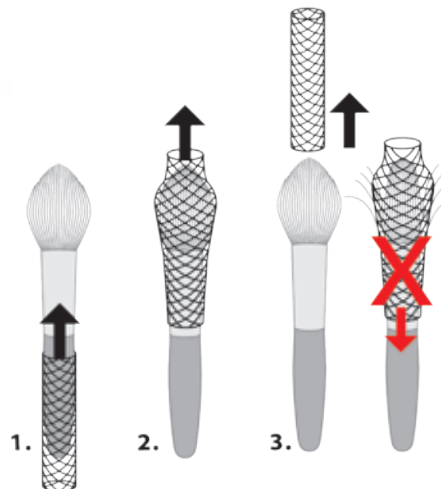

da Vinci Künstlerpinselfabrik DEFET GmbH
Tillystraße 39-41 · D-90431 Nürnberg · Germany
Tel.: +49 911 96128-0 · Fax: +49 911 96128-40
www.davinci-defet.com · E-Mail: order@davinci-defet.com