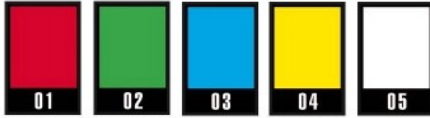

small deviation in colours preserved

contents	tub 450g	tub 1750g
packing unit	12 tubs	8 tubs
colour/description	art.no.	art.no.
01 red		25011
02 green		25012
03 blue		25013
04 yellow		25014
05 white		25015
assortment		
tub 5 colours	25070	25020